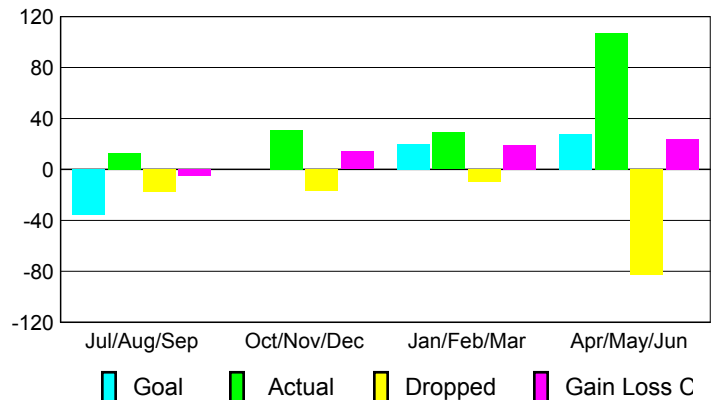

Membership Results 2009-2010

Goal, New, Dropped, Gain/Loss

Comparison of Membership Gain/Loss

Current Year Compared to the Previous Year