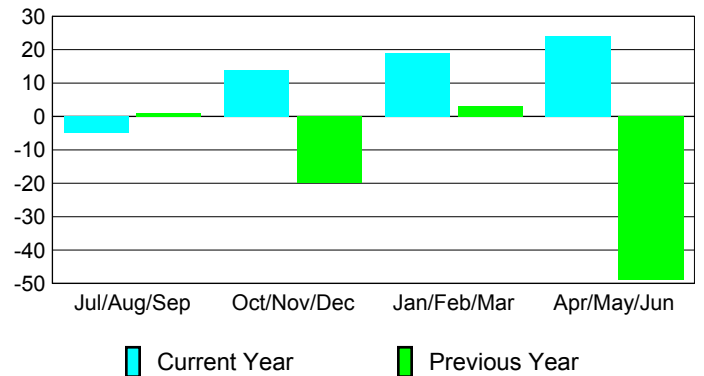

Membership Results 2009-2010

Membership 2008-2009

Month	Net Memb Goal	Actual New Memb	Actual Dropped Memb	Gain/Loss of Memb	Gain/Loss of Memb
Jul/Aug/Sep	-36	13	-18	-5	1
Oct/Nov/Dec	0	31	-17	14	-20
Jan/Feb/Mar	20	29	-10	19	3
Apr/May/June	28	107	-83	24	-49
Totals	12	180	-128	52	-65

Membership Results 2009-2010

Goal, New, Dropped, Gain/Loss

Comparison of Membership Gain/Loss

Current Year Compared to the Previous Year

Gender Comparison 2009-2010

Jul/Aug/Sep

Oct/Nov/Dec

Jan/Feb/Mar

Apr/May/June

Male

Female