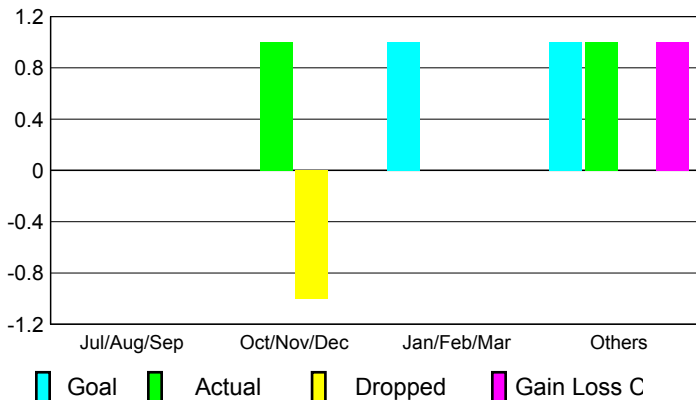

2009-2010 GMT Quarterly Report for District (or Undistricted) District 118 T

GMT: **HOWARD PATRICK LEE**

Location: **TURKEY**

GMT CA: **4**

CLUBS

Club Results 2009-2010

Clubs 2008-2009

Month	New Club Goal	Actual New Clubs	Actual Dropped Clubs	Gain/Loss of Clubs	Gain/Loss of Clubs
Jul/Aug/Sep	0	0	0	0	0
Oct/Nov/Dec	0	1	-1	0	0
Jan/Feb/Mar	1	0	0	0	0
Apr/May/June	1	1	0	1	0
Totals	2	2	-1	1	0

Club Results 2009-2010

Goal, New, Dropped, Gain/Loss

Comparison of Club Gain/Loss

Current Year Compared to the Previous Year

YTD Status Quo Clubs 2009-2010

Status Quo Clubs Compared to Status Quo Members

MEMBERSHIP

Membership Results 2009-2010

Membership 2008-2009

Month	Net Memb Goal	Actual New Memb	Actual Dropped Memb	Gain/Loss of Memb	Gain/Loss of Memb
Jul/Aug/Sep	-36	13	-18	-5	1
Oct/Nov/Dec	0	31	-17	14	-20
Jan/Feb/Mar	20	29	-10	19	3
Apr/May/June	28	107	-83	24	-49
Totals	12	180	-128	52	-65